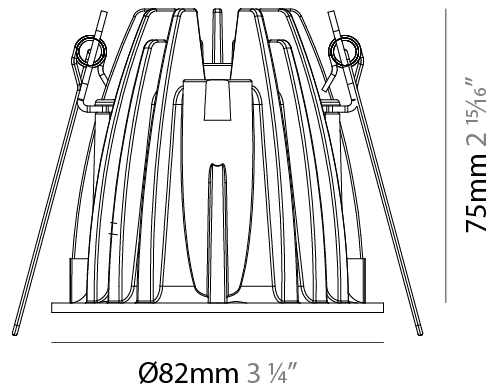

PROJECT
TYPE
SPECIFIER
QUANTITY
DATE

MAXIMA RECESSED

A12R0006-

base number   Finish Options   Lens Options

1. To build a product code in our configurator select the specify button on the base model # product page
2. To build a manual product code on this datasheet choose from the options listed below in blue font and add the suffix to the base model #

GENERAL

Series: Maxima
Brand: Unonovesette
Division: Architectural
Mounting Type: Recessed
Mounting Location: Ceiling
Subcategory: Downlight

PHYSICAL

Shape: Round
Diameter (mm): 82
Diameter (in): 3 1/4
Height (mm): 75
Height (in): 2 15/16
Light Distribution: Downlight
Weight (kg): 0.235
Weight (lbs): 0.52
Screws: AISI 316L Anti-Vandal
Fixture Finish: WHI / BLK
Fixture Material: Aluminum Die Cast
Cable Details: 30 cm PVC + PVC 2x0,5 mm2
Cut-out Measurements: 74mm / 2 15/16"

ELECTRICAL

Lamp Type: LED
Input Wattage (W): 11.8
Dimming: Dali Dimming
Driver Included: No
Driver Location: Remote
Driver Type: Constant Current - Universal
Driver Class: Class 2
Input Voltage (V): 120 - 277
Constant Current (MA): 500

LED

Color Temperature (°K): 1800-3000 - Dim to Warm
Max. Delivered Lumen (lm): 28 - 1045
CRI: >90 CRI
Lamp Life (hrs): 100000
Special LEDs offerings: Dim to Warm

OPTICAL

Optic°: 20 / 40
Beam Angle: Narrow / Wide

RATINGS AND CERTIFICATIONS

Certified By: Certified for North American Standards
IP rating: IP20
Bug Rating: B1 U0 G0